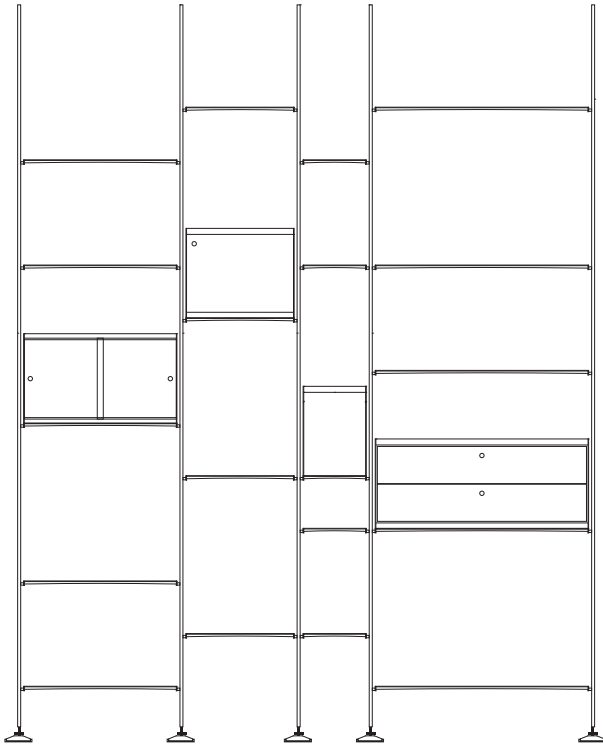

*Example composition, generic library

Elements:

- Column: Two steel rods 10*10 mm (Epoxy powder coating finish, RAL colors) with brass and aluminium connection details.
- Each column has holes at regular intervals that allow for a modular connection of the various elements.
- Steel Shelf S/M/L (Epoxy powder coating finish, RAL colors).
- Wooden Box S/M/L with steel sides (Epoxy powder coating finish, RAL colors). Glass/Steel/Brass/Aluminium door (sliding or hinged door)
- Wooden Box S/M/L with drawers and steel sides (Epoxy powder coating finish, RAL colors)
- Lamp