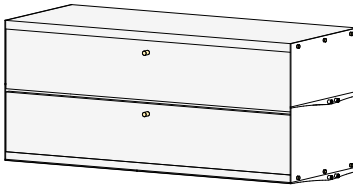

*Example composition, generic library

Elements:

- Column: Two steel rods 10*10 mm (Epoxy powder coating finish, RAL colors) with brass and aluminium connection details.
- Each column has holes at regular intervals that allow for a modular connection of the various elements.
- Steel Shelf S/M/L (Epoxy powder coating finish, RAL colors).
- Wooden Box S/M/L with steel sides (Epoxy powder coating finish, RAL colors). Glass/Steel/Brass/Aluminium door (sliding or hinged door)
- Wooden Box S/M/L with drawers and steel sides (Epoxy powder coating finish, RAL colors)
- Lamp

Elements

Small Shelf
(25 cm)

Medium Shelf
(45 cm)

Large Shelf
(75 cm)

Open Wooden Box
(Steel sides)

Wooden Box
hinged door
(Steel sides)

Wooden Box
sliding doors
(Steel sides)

Wooden Box with
drawers
(Steel sides)