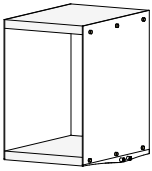

*Example composition, generic library

Elements:

- Column: Two steel rods 10*10 mm (Epoxy powder coating finish, RAL colors) with brass and aluminium connection details.
- Each column has holes at regular intervals that allow for a modular connection of the various elements.
- Steel Shelf S/M/L (Epoxy powder coating finish, RAL colors).
- Wooden Box S/M/L with steel sides (Epoxy powder coating finish, RAL colors). Glass/Steel/Brass/Aluminium door (sliding or hinged door)
- Wooden Box S/M/L with drawers and steel sides (Epoxy powder coating finish, RAL colors)
- Lamp

Elements

Small Shelf
(25 cm)

Medium Shelf
(45 cm)

Large Shelf
(75 cm)

Open Wooden Box
(Steel sides)

Wooden Box
hinged door
(Steel sides)

Wooden Box
sliding doors
(Steel sides)

Wooden Box with
drawers
(Steel sides)