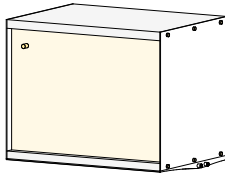

*Example composition, generic library

Elements:

- Column: Two steel rods 10*10 mm (Epoxy powder coating finish, RAL colors) with brass and aluminium connection details.
- Each column has holes at regular intervals that allow for a modular connection of the various elements.
- Steel Shelf S/M/L (Epoxy powder coating finish, RAL colors).
- Wooden Box S/M/L with steel sides (Epoxy powder coating finish, RAL colors). Glass/Steel/Brass/Aluminium door (sliding or hinged door)
- Wooden Box S/M/L with drawers and steel sides (Epoxy powder coating finish, RAL colors)
- Lamp

Elements

Small Shelf
(25 cm)

Medium Shelf
(45 cm)

Large Shelf
(75 cm)

Open Wooden Box
(Steel sides)

Wooden Box
hinged door
(Steel sides)

Wooden Box
sliding doors
(Steel sides)

Wooden Box with
drawers
(Steel sides)