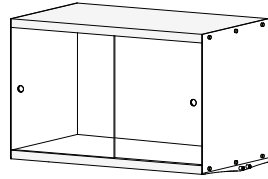

*Example composition, generic library

Elements:

- Column: Two steel rods 10*10 mm (Epoxy powder coating finish, RAL colors) with brass and aluminium connection details.
- Each column has holes at regular intervals that allow for a modular connection of the various elements.
- Steel Shelf S/M/L (Epoxy powder coating finish, RAL colors).
- Wooden Box S/M/L with steel sides (Epoxy powder coating finish, RAL colors). Glass/Steel/Brass/Aluminium door (sliding or hinged door)
- Wooden Box S/M/L with drawers and steel sides (Epoxy powder coating finish, RAL colors)
- Lamp

Elements

Small Shelf
(25 cm)

Medium Shelf
(45 cm)

Large Shelf
(75 cm)

Open Wooden Box
(Steel sides)

Wooden Box
hinged door
(Steel sides)

Wooden Box
sliding doors
(Steel sides)

Wooden Box with
drawers
(Steel sides)