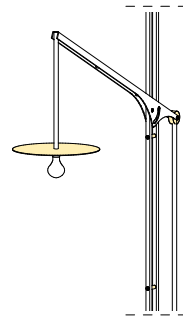

*Example composition, generic library

Elements:

- Column: Two steel rods 10*10 mm (Epoxy powder coating finish, RAL colors) with brass and aluminium connection details.
- Each column has holes at regular intervals that allow for a modular connection of the various elements.
- Steel Shelf S/M/L (Epoxy powder coating finish, RAL colors).
- Wooden Box S/M/L with steel sides (Epoxy powder coating finish, RAL colors). Glass/Steel/Brass/Aluminium door (sliding or hinged door)
- Wooden Box S/M/L with drawers and steel sides (Epoxy powder coating finish, RAL colors)
- Lamp

Elements

Small Shelf
(25 cm)

Medium Shelf
(45 cm)

Large Shelf
(75 cm)

Open Wooden Box
(Steel sides)

Wooden Box
hinged door
(Steel sides)

Wooden Box
sliding doors
(Steel sides)

Wooden Box with
drawers
(Steel sides)

Lamp
(Brass/Aluminium/
Acrylic glass)

Column
Two steel rods with
brass aluminium
connection details

Explore more