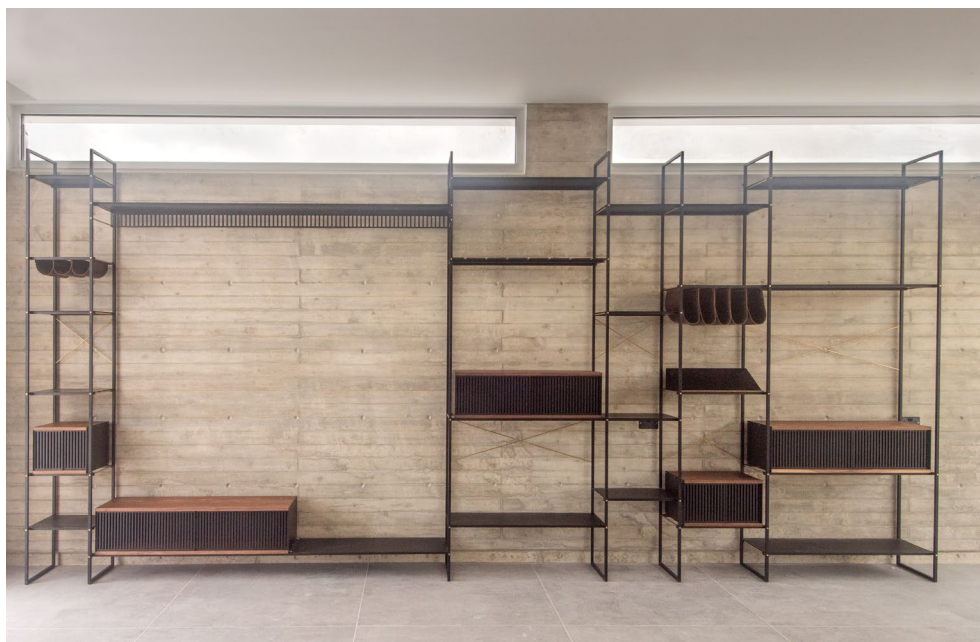

Custom made
Steel, brass, wood, leather,
glass