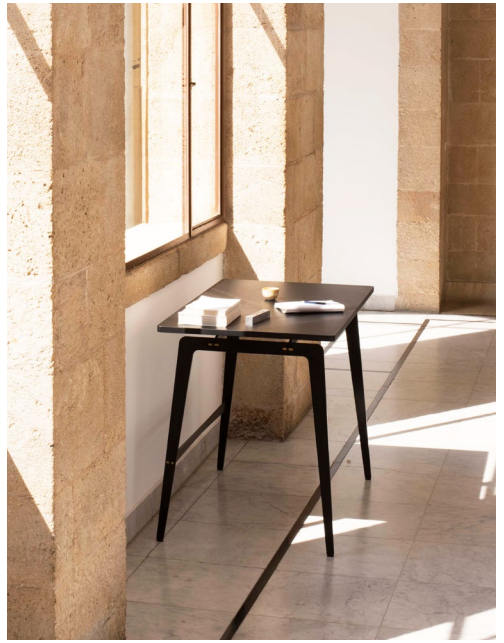

TABLES

R_DINING

Ø120 x H75cm
Steel, Wood

ATALEF

W100 x L300 x H75 cm
Steel, wood, brass

TRIZ_C

W120 x L40 x H90 cm
Steel, wood, brass

TRIZ_D

W100 x L60 x H75 cm
Steel, wood, brass

SIDE & COFFEE TABLES

MASS

W80 x L80 x H40 cm
Steel, wood

MOON

Ø80 x H40 cm
Steel, marble

TRIZ

W80 x L80 x H40 cm
Steel, brass, wood