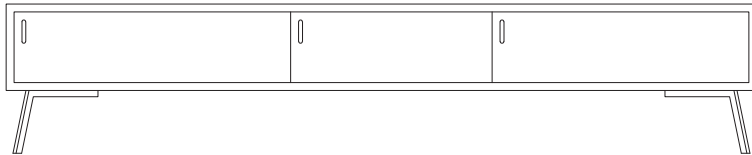

TRI

PRICE: 8,500 NIS

DIMENSIONS:

Width: 190 cm

Length: 40 cm

Height: 40 cm

MATERIALS:
Steel frame, stone top

FRAME