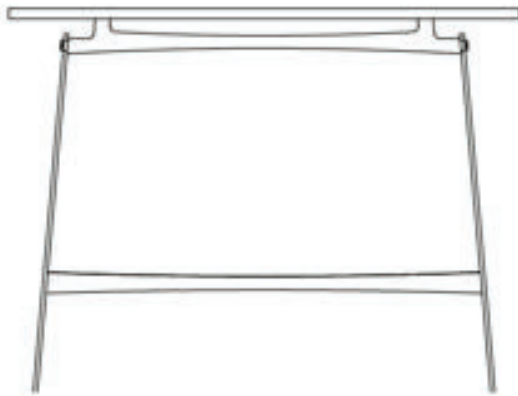

TRIZ_D

TRIZ_D is the home-office desk incarnation of the TRIZ series. TRIZ is a series of items that draws its design inspiration from the Japanese carpentry world. It reflects in its joints language - a brass wedge that fastens its components together. TRIZ_D comprises of a steel leg and elegant round cornered black oak tops.

PRICE: 6,500 NIS

DIMENSIONS:

Width: 100 cm
Length: 50 cm
Height: 75 cm

MATERIALS:
Steel frame, wood top

FRAME

POWDER COATED
STEEL

TOP

STAINED OAK